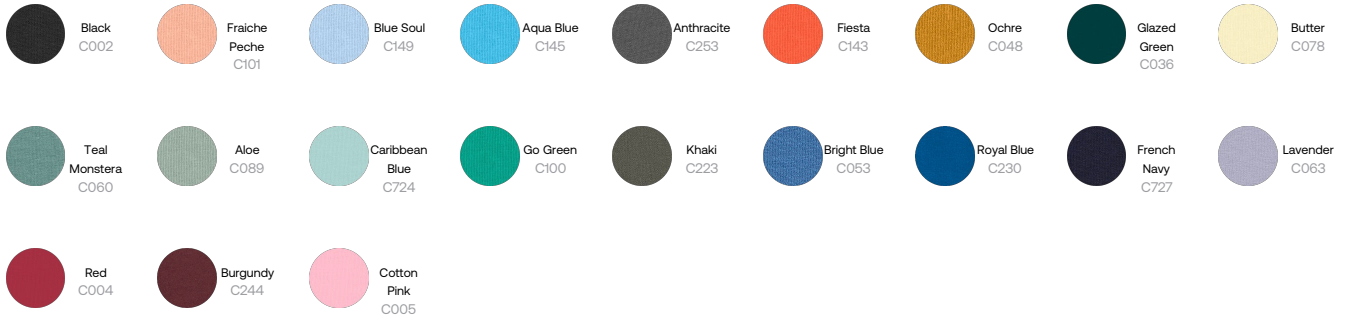

Shell - Singlejersey
100% gekämmte ringgesponnene Bio-Baumwolle - 155 GSM
Vorgewaschen

Pflege

Wash similar colours together, no ironing on print, wash and iron inside out.

Herkunftsland

Weaving : Bangladesh
Dyeing : Bangladesh
Assembly : Bangladesh

Original
Certified by Control Union
© 2018/2019

www.stella-stanley.com

Whites

Colors

Essential Heathers

Special Heathers

Größenführer

Sizes	3-4	5-6/110-116cm	7-8/122-128cm	9-11/134-146cm	12-14
A Half Chest	34	36	38	42	46
B Body Length	43	47	52	59	66
C Sleeve Length	12	13	15	17	19